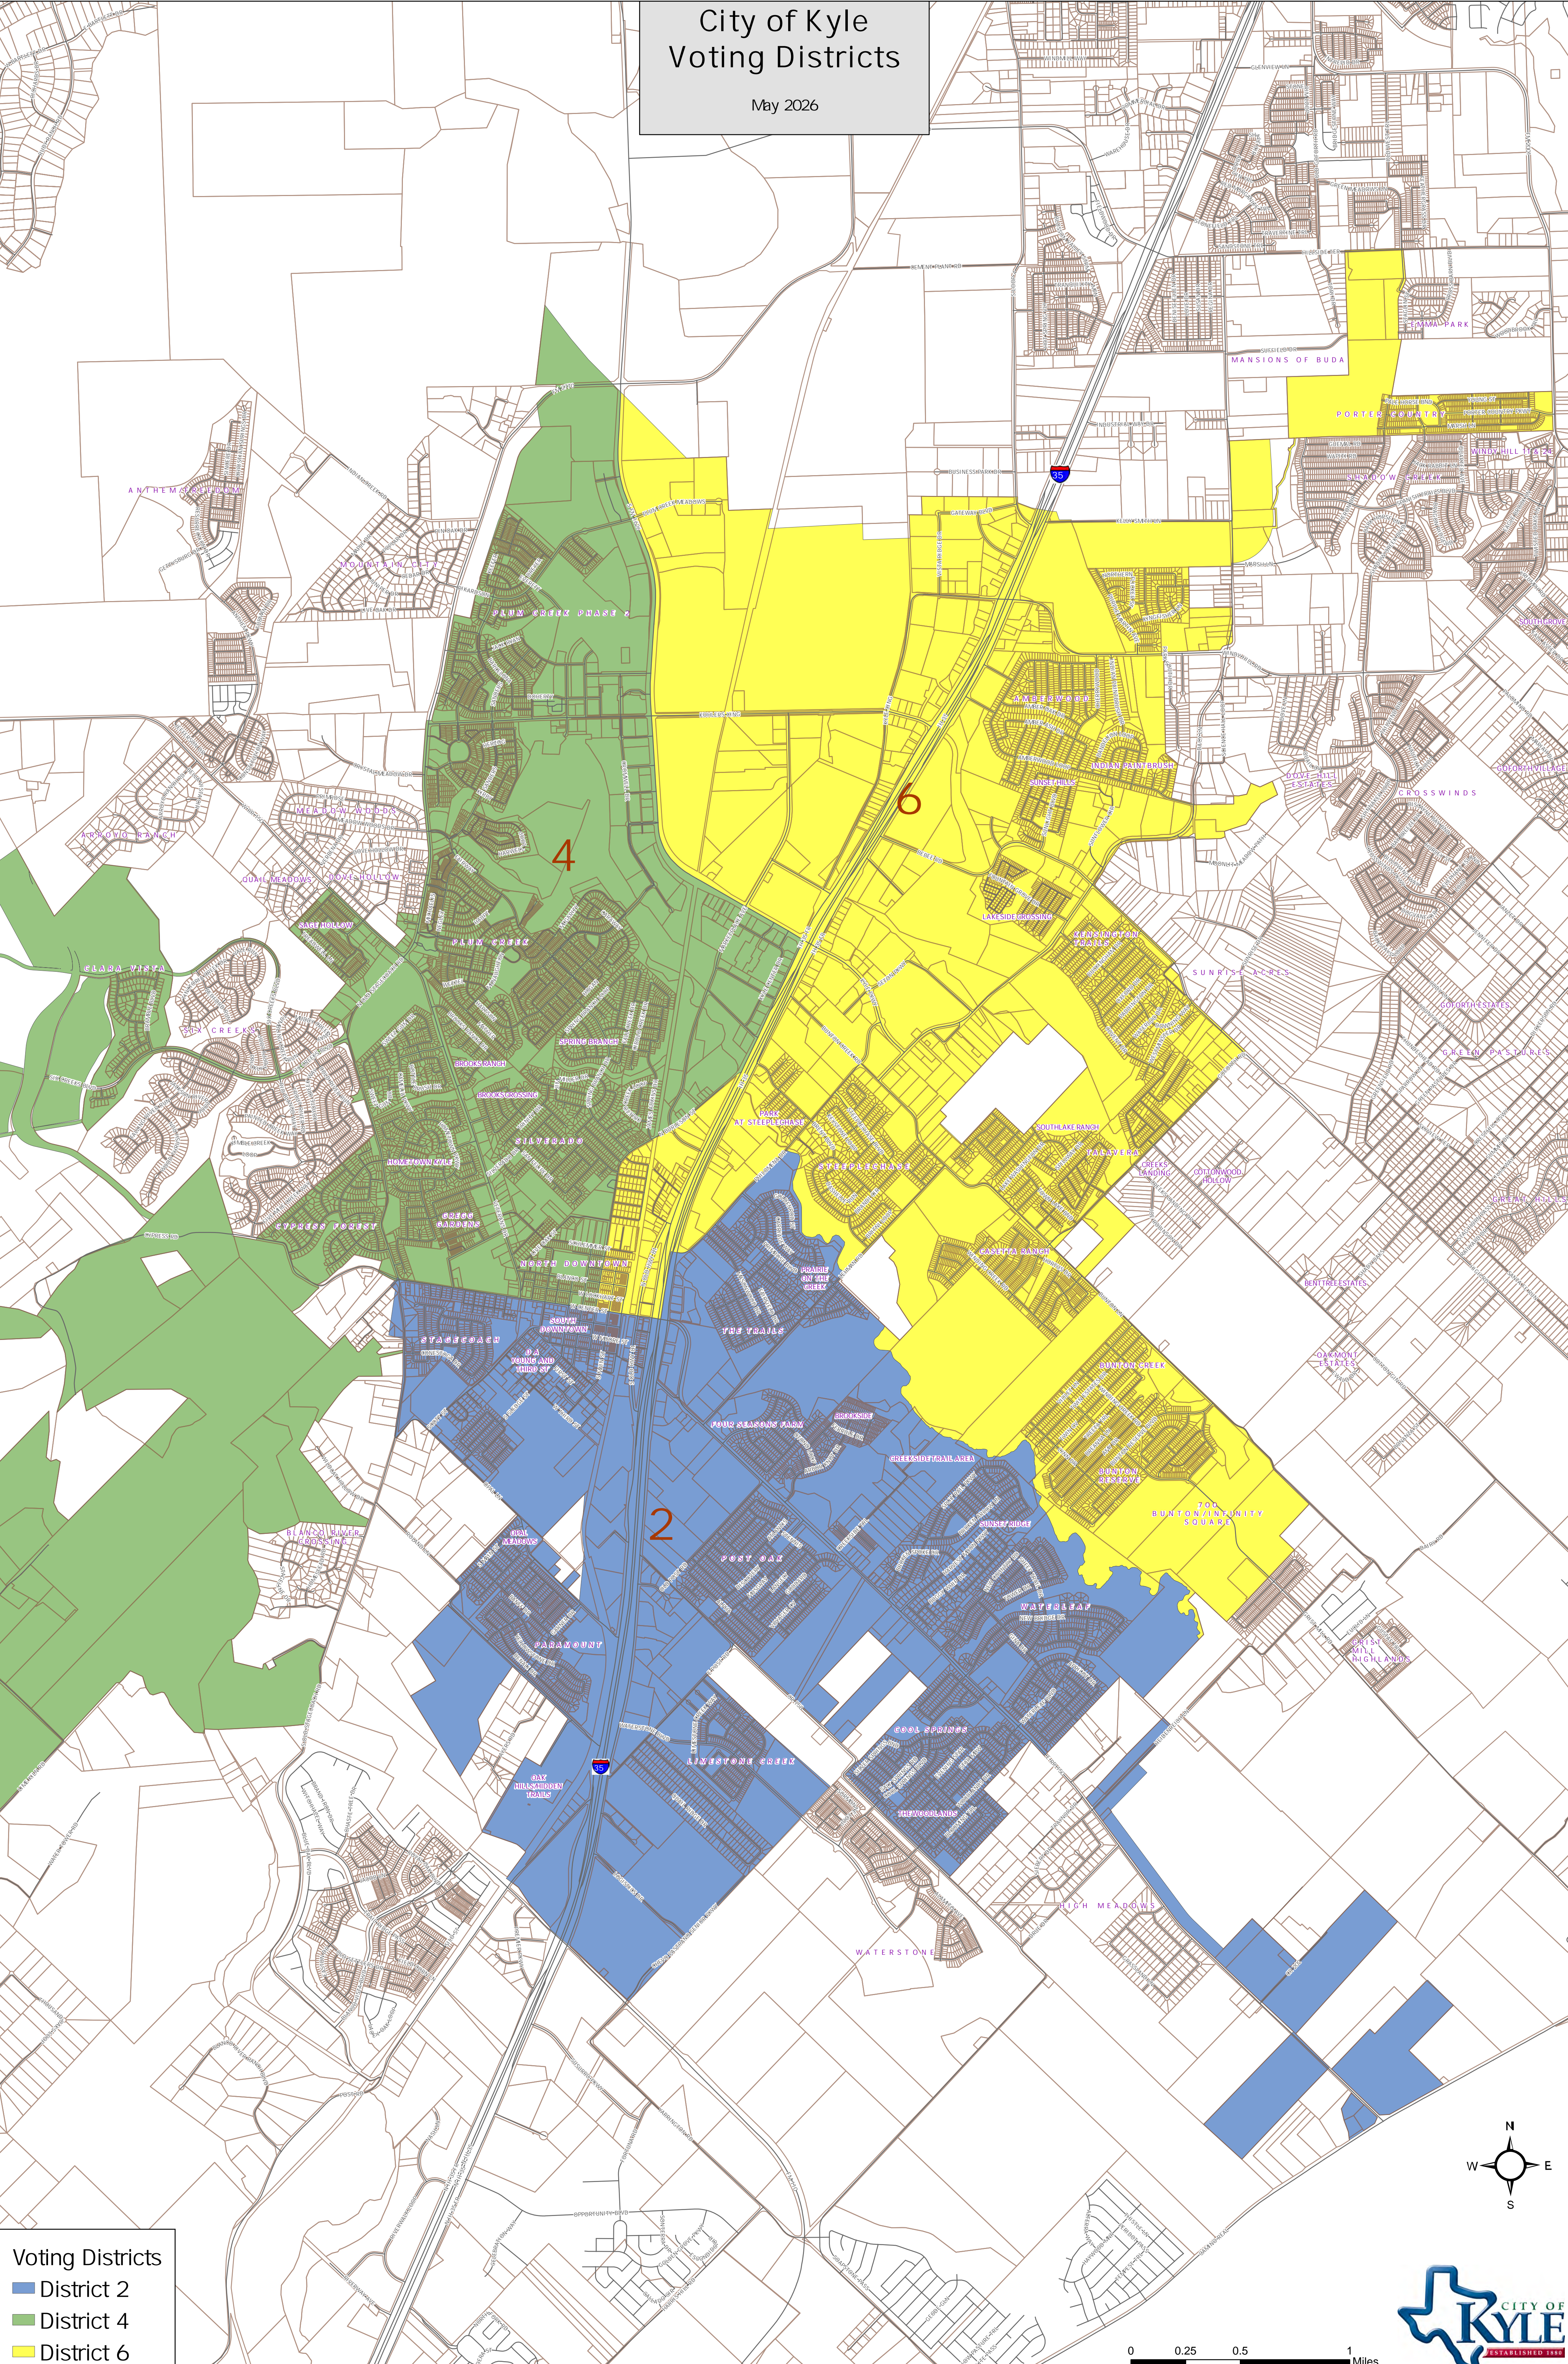

City of Kyle Voting Districts

May 2026

Voting Districts

- District 2
- District 4
- District 6

0 0.25 0.5 1 Miles